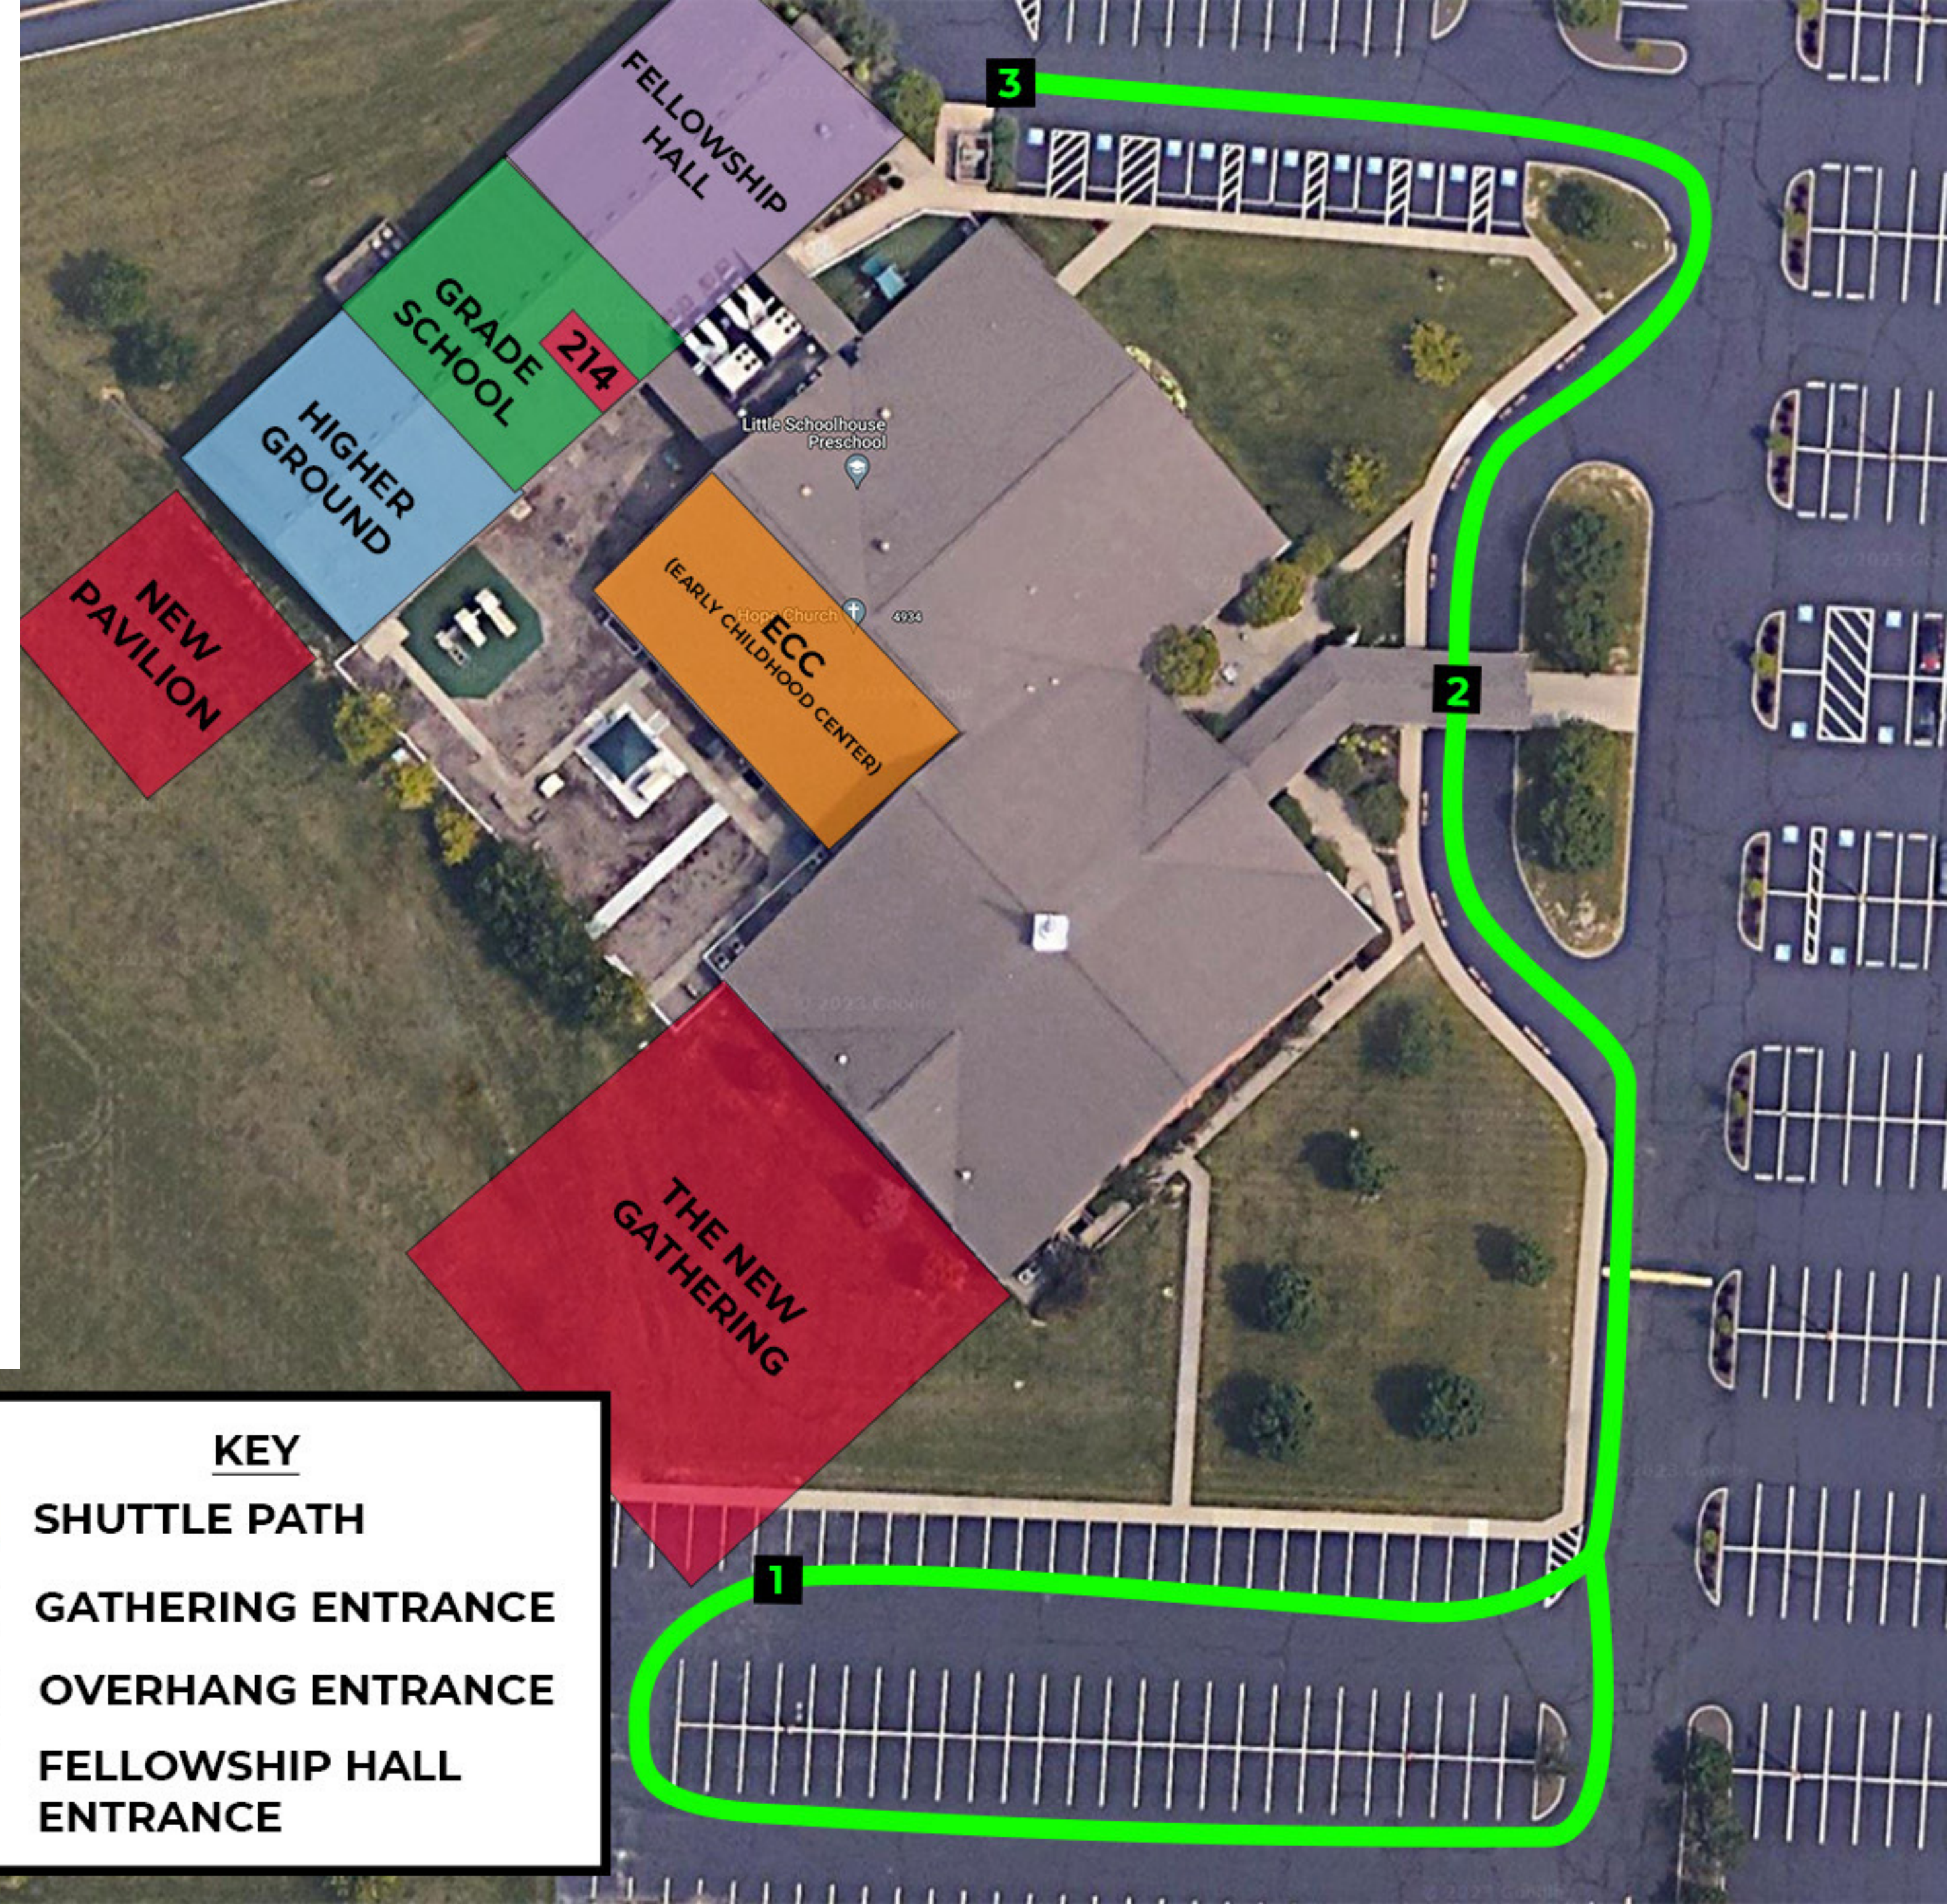

Shuttle Route 8:40 AM - 12:15 PM

- Running before, between, and after services
- Stops at Fellowship Hall, Main Entrance, and Door A of Gathering

KEY

-  SHUTTLE PATH
-  GATHERING ENTRANCE
-  OVERHANG ENTRANCE
-  FELLOWSHIP HALL ENTRANCE